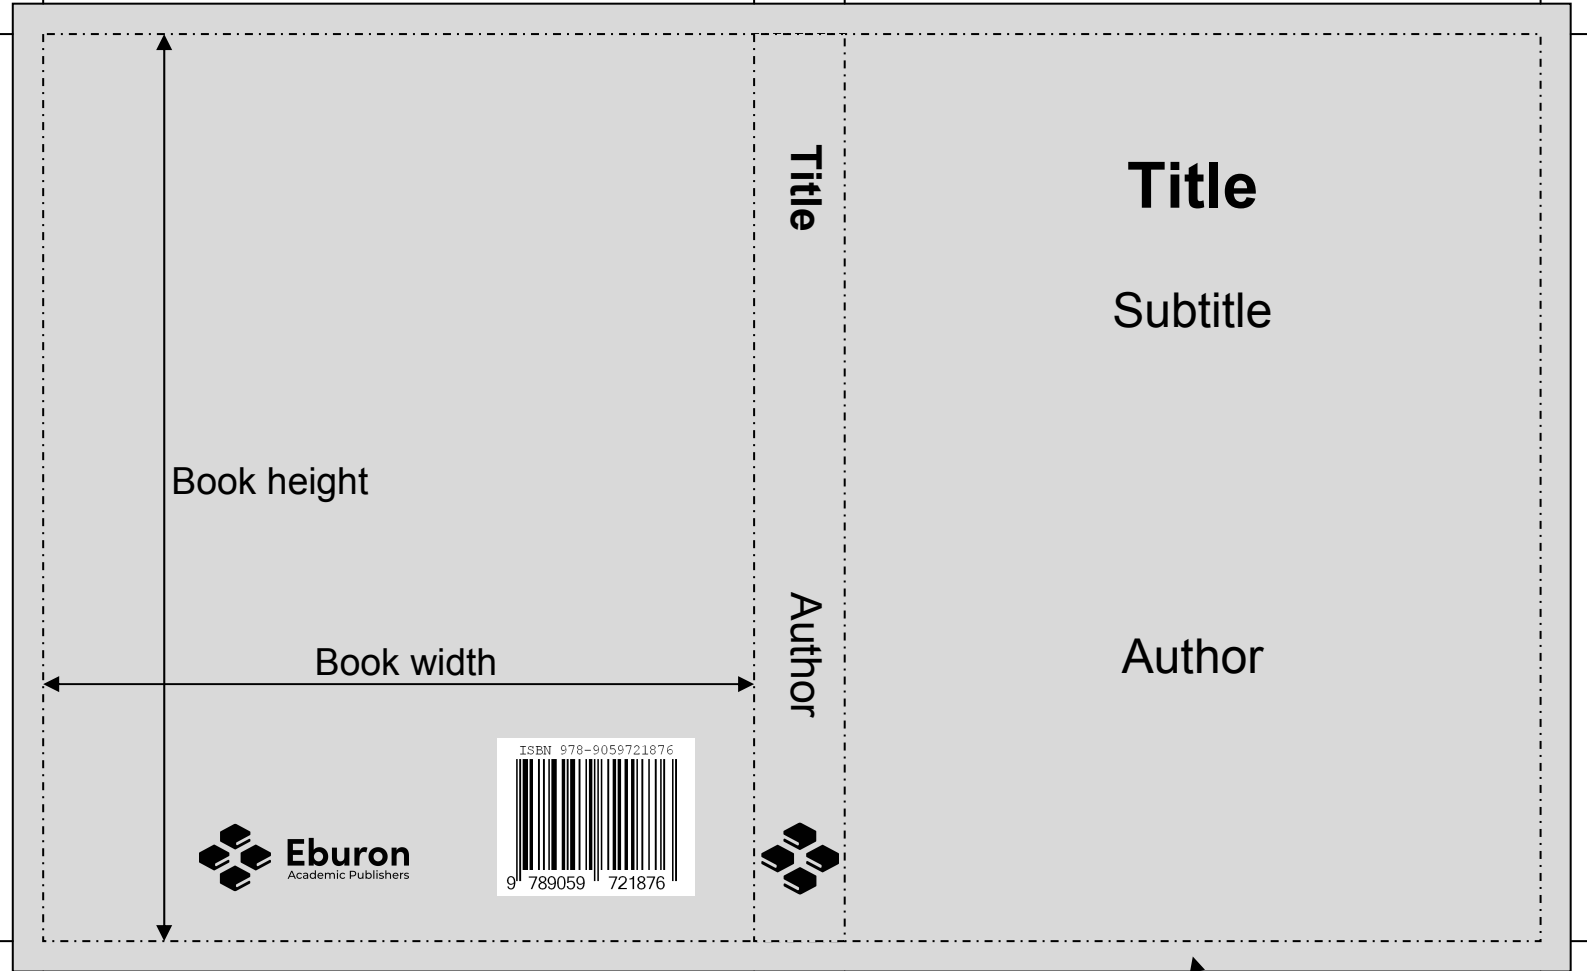

Spine width

Cover design

- PDF format
- 300 dpi (dots per inch)
- CMYK color
- All fonts embedded
- 5 mm bleed margin
- Crop/spine marks

Book height

Book width

Title

Title

Subtitle

Author

Author

Corner/crop marks

Spine marks

bleed margin (5 mm)